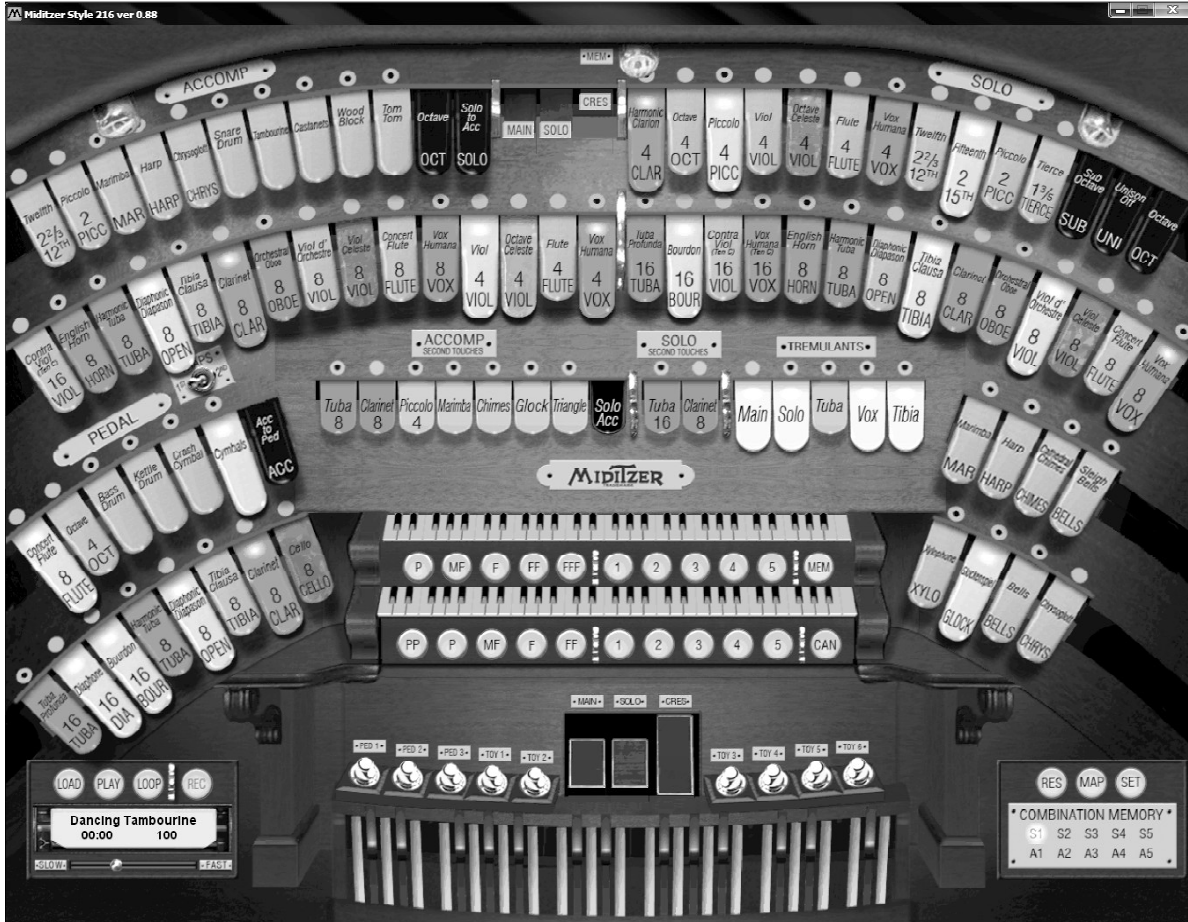

## STYLE 216

VIRTUAL THEATRE ORGAN 2 MANUAL 10 RANKS